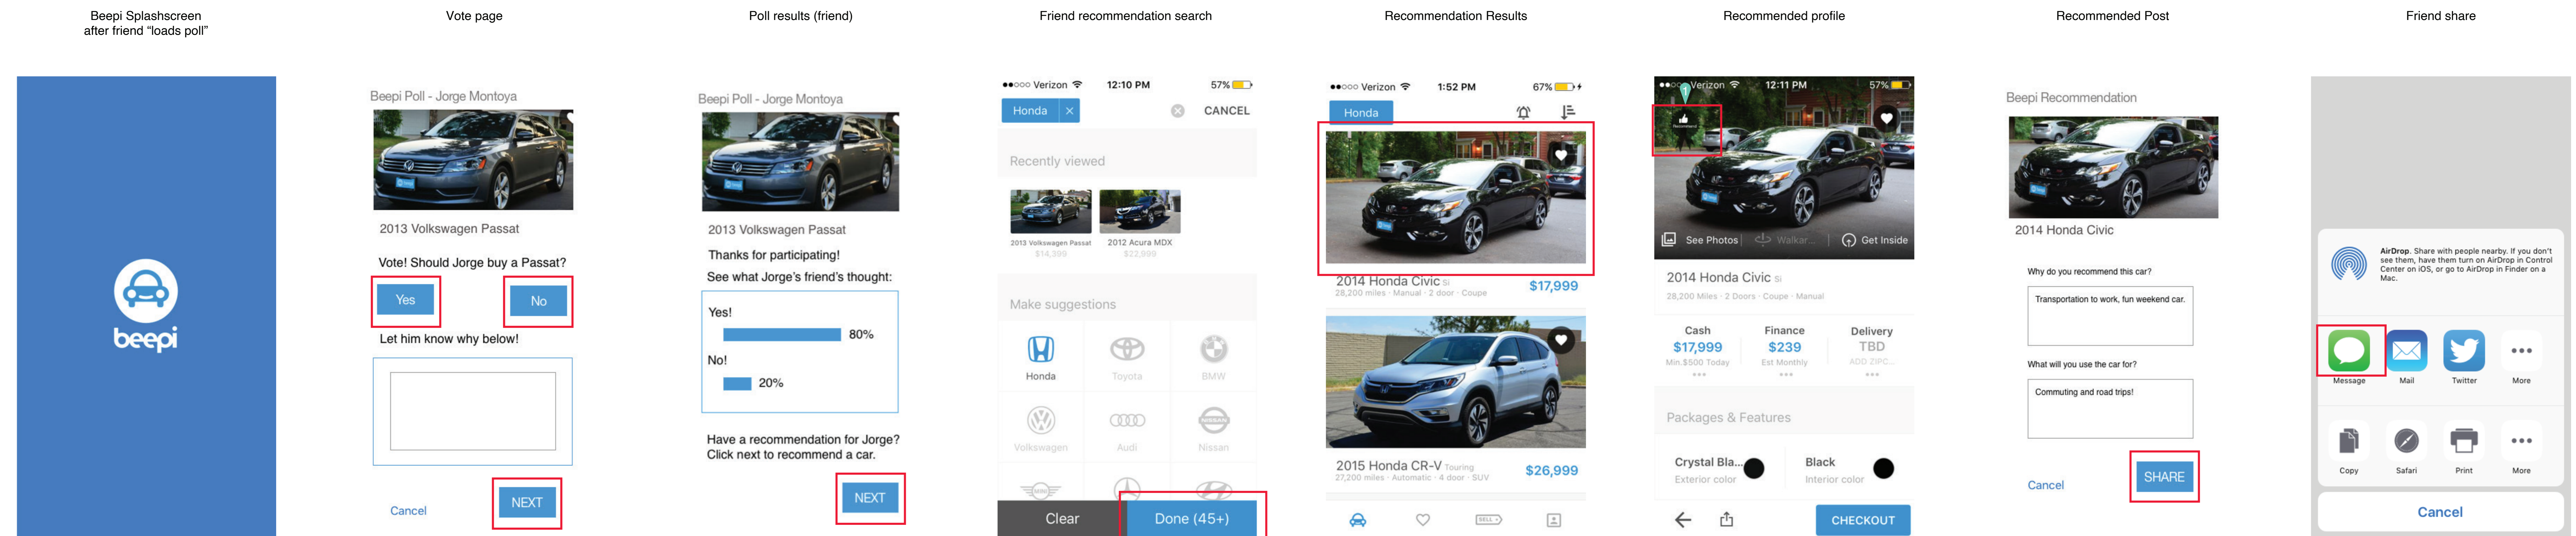

Feature 1: Sharing a poll with friends

Benefit: Get their opinion on a car you are interested in purchasing through the Beepi App.

Annotation

1. Poll feature

Feature 2: Voting through the poll feature (friend's perspective)

Benefit: Friend can share their opinion on a car you are looking to purchase and give feedback.

Annotation

1. Recommendation feature (only recommender sees)

Feature 3: Poll feature notifications through the Beepi App