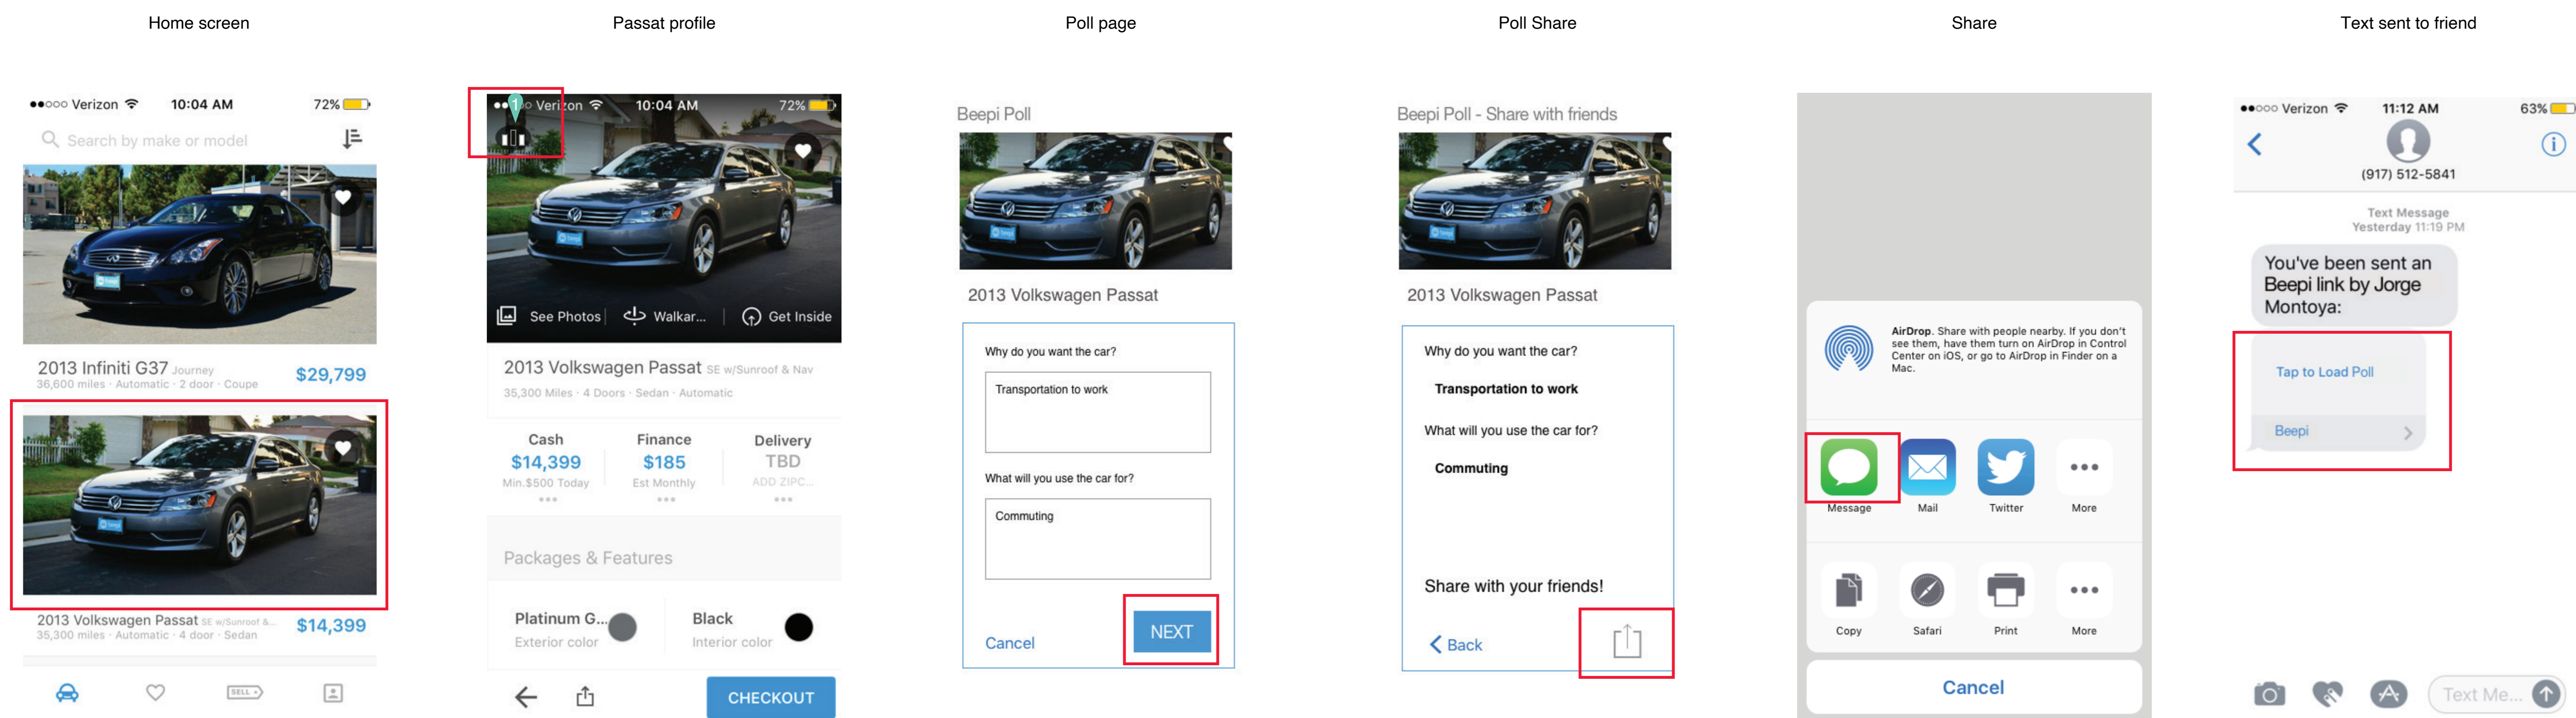

Feature 1: Sharing a poll with friends

Benefit: Get their opinion on a car you are interested in purchasing through the Beepi App.

Annotation

1. Poll feature

Feature 2: Voting through the poll feature (friend's perspective)

Benefit: Friend can share their opinion on a car you are looking to purchase and give feedback.

Annotation

1. Recommendation feature (only recommender sees)

Feature 3: Poll feature notifications through the Beepi App